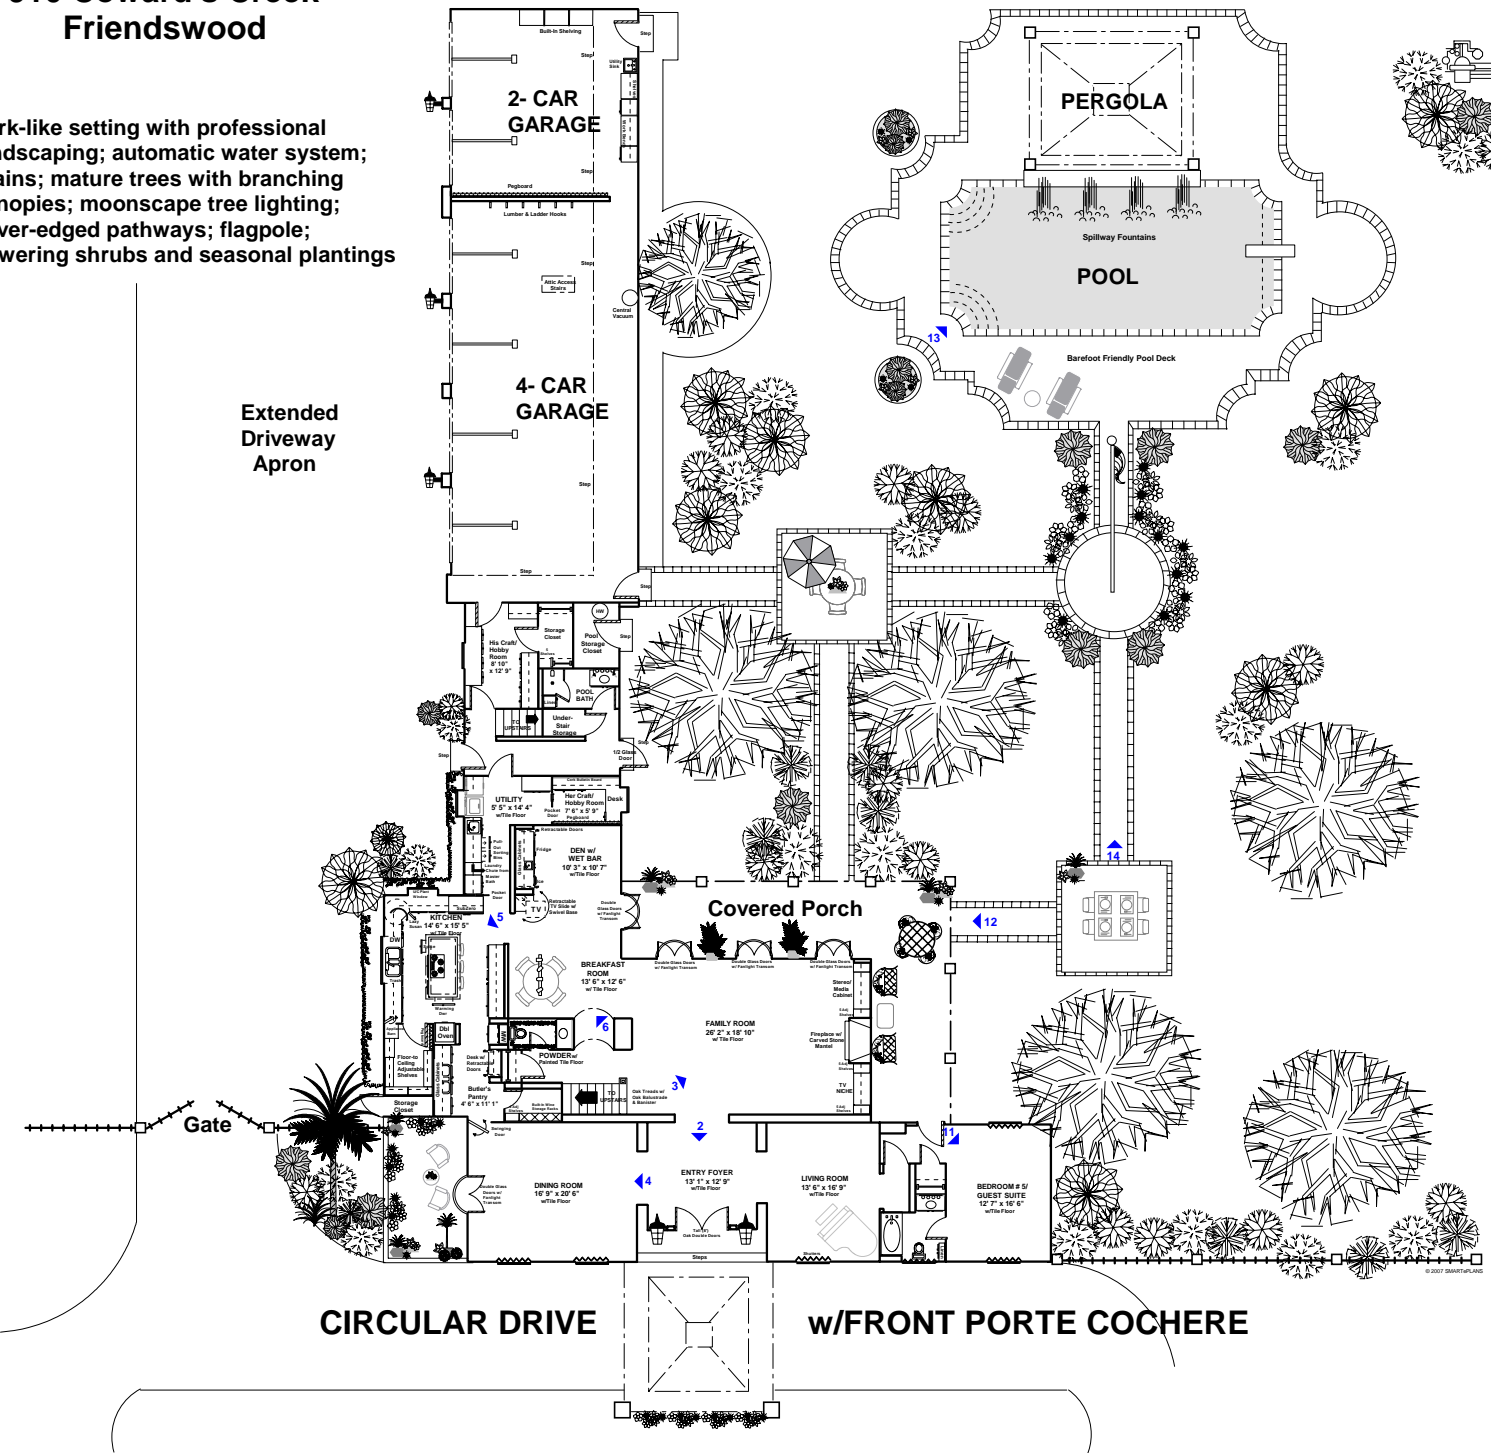

910 Coward's Creek Friendswood

Park-like setting with professional landscaping; automatic water system; drains; mature trees with branching canopies; moonscape tree lighting; paver-edged pathways; flagpole; flowering shrubs and seasonal plantings

TO LIGHTED
TENNIS COURTS

Extended
Driveway
Apron